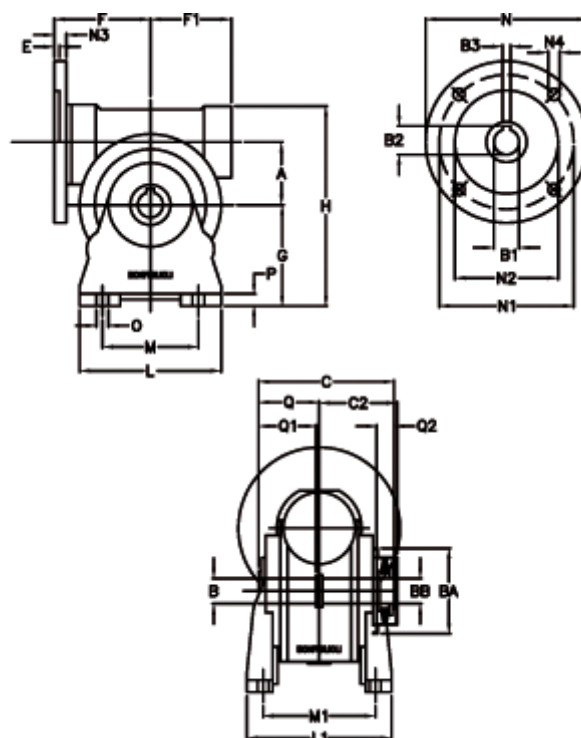

Article number: 390204901422816

Description: Worm Gear with Torque Limiter
VF 49-L1-A-14 P71B14

Measures

a = 49.50	C2 = 63,5	L1 = 124.0	O = 8.5
B = 25	Description = VF 49A-xx-71B14	m = 63	P = 12
B1 E7 = 14	E = 3.0	M1 = 98.5	Q = 51.0
B2 = 16.3	F = 70	N = 105	Q1 = 41
B3 H9 = 5	F1 = 63	N1 = 85	Q2 = 15
BA = 63	g = 82	N2 = 70	
BB H7 = 14	H = 162	N3 = 10.5	
C = 105	L = 110	N4 = 6,5	